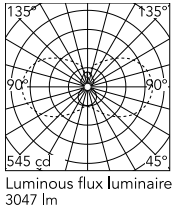

Schematic light drawing

Photometric

Lighting type	Total
Light distribution	Symmetric
CCT (K)	2200
CRI>	90
McAdam steps (SDCM)	3
LED Life / Failure Ratio	L80B10>72.000h_Tc65°C
UGR_L	<16

Electrical

Insulation class	III
Power supply	Remote
Dimmable	Yes
Power supply type	Dimmable Casambi
Dimming range (%)	1-100
Dimming interface	Remote Dimmable (Dimmer Not Included)
Batteries inside	No