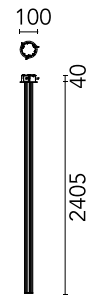

FLOS

05.4634.40.CB White

The Glowing Track Vertical Casambi

Designed by FLOS Architectural, 2025

Length: 2410 - Ceiling

Surface lighting system with a vertical orientation that combines ambient lighting with a track that allows the installation of a wide range of projectors and accent lighting modules. Available in three lengths (600mm, 1200 mm, 1800 mm, and 2400 mm). Driver not included.

Are you a professional and your project needs consulting and support?

[BOOK AN APPOINTMENT](#)

Main specifications

Mounting	Ceiling
Environments	Indoor dry location
Light source type	LED
Light sources included	Yes
LED type	Top LED
Lamp category	LED
Number of lamps	1
Power (W)	49.6
System power (W)	55.2
Source flux (lm)	4928
Lumen Output (lm)	3047

Physical

Colour	White
Orientation	Fixed
Length (mm)	2410
Cord colour	Transparent
IP internal	20

Download

Mounting instructions [↓ PDF](#)

Photometric Files

LDT / IES [↓ ZIP](#)

Technical Drawings

2D [↓ ZIP](#)

3D [↓ ZIP](#)

Schematic light drawing

Luminous flux luminaire
3047 lm

Photometric

Lighting type	Total
Light distribution	Symmetric
CCT (K)	2200
CRI>	90
McAdam steps (SDCM)	3
LED Life / Failure Ratio	L80B10>72.000h_Tc65°C
UGR _L	<16