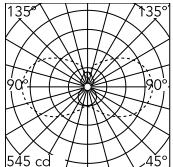

Physical

Colour	White
Orientation	Fixed
Length (mm)	2410
Cord colour	Transparent
IP internal	20

Download

Mounting instructions [↓ PDF](#)

Photometric Files

LDT / IES [↓ ZIP](#)

Technical Drawings

2D [↓ ZIP](#)

3D [↓ ZIP](#)

Schematic light drawing

Luminous flux luminaire
3047 lm

Photometric

Lighting type	Total
Light distribution	Symmetric
CCT (K)	2200
CRI>	90
McAdam steps (SDCM)	3
LED Life / Failure Ratio	L80B10>72.000h_Tc65°C
UGR _L	<16