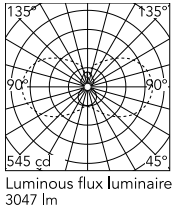

Physical

Colour	Black
Orientation	Fixed
Length (mm)	2410
Cord colour	Transparent
IP internal	20

Download

Mounting instructions [↓ PDF](#)

Photometric Files

LDT / IES [↓ ZIP](#)

Technical Drawings

2D [↓ ZIP](#)

3D [↓ ZIP](#)

Schematic light drawing

Photometric

Lighting type	Total
Light distribution	Symmetric
CCT (K)	2200
CRI>	90
McAdam steps (SDCM)	3
LED Life / Failure Ratio	L80B10>72.000h_Tc65°C
UGR _L	<16

Electrical