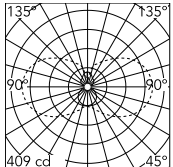

Physical

Colour	Brushed Bronze
Orientation	Fixed
Length (mm)	1810
Cord colour	Transparent
IP internal	20

Download

[Mounting instructions](#)  PDF

Photometric Files

[LDT / IES](#)  ZIP

Technical Drawings

[2D](#)  ZIP

[3D](#)  ZIP

Schematic light drawing

Luminous flux luminaire
2285 lm

Photometric

Lighting type	Total
Light distribution	Symmetric
CCT (K)	2200
CRI>	90
McAdam steps (SDCM)	3
LED Life / Failure Ratio	L80B10>72.000h_Tc65°C
UGR _L	<16