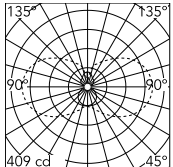

Schematic light drawing

Luminous flux luminaire
2285 lm

Photometric

Lighting type	Total
Light distribution	Symmetric
CCT (K)	2200
CRI>	90
McAdam steps (SDCM)	3
LED Life / Failure Ratio	L80B10>72.000h_Tc65°C
UGR_L	<16

Electrical

Insulation class	III
Power supply	Remote
Dimmable	Yes
Power supply type	Dimmable Casambi
Dimming range (%)	1-100
Dimming interface	Remote Dimmable (Dimmer Not Included)
Batteries inside	No