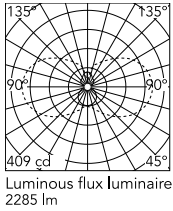

Physical

Colour	White
Orientation	Fixed
Length (mm)	1810
Cord colour	Transparent
IP internal	20

Download

Mounting instructions [↓ PDF](#)

Photometric Files

LDT / IES [↓ ZIP](#)

Technical Drawings

2D [↓ ZIP](#)

3D [↓ ZIP](#)

Schematic light drawing

Photometric

Lighting type	Total
Light distribution	Symmetric
CCT (K)	2200
CRI>	90
McAdam steps (SDCM)	3
LED Life / Failure Ratio	L80B10>72.000h_Tc65°C
UGR _L	<16

Electrical