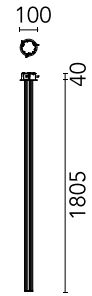

FLOS

05.4632.40.CB White

The Glowing Track Vertical Casambi

Designed by FLOS Architectural, 2025

Length: 1810 - Ceiling

Surface lighting system with a vertical orientation that combines ambient lighting with a track that allows the installation of a wide range of projectors and accent lighting modules. Available in three lengths (600mm, 1200 mm, 1800 mm, and 2400 mm). Driver not included.

Are you a professional and your project needs consulting and support?

BOOK AN APPOINTMENT

Main specifications

Mounting	Ceiling
Environments	Indoor dry location
Light source type	LED
Light sources included	Yes
LED type	Top LED
Lamp category	LED
Number of lamps	1
Power (W)	37.2
System power (W)	41.4
Source flux (lm)	3696
Lumen Output (lm)	2285

Physical

Colour	White
Orientation	Fixed
Length (mm)	1810
Cord colour	Transparent
IP internal	20

Download

Mounting instructions [↓ PDF](#)

Photometric Files

LDT / IES [↓ ZIP](#)

Technical Drawings

2D [↓ ZIP](#)

3D [↓ ZIP](#)

Schematic light drawing

Photometric

Lighting type	Total
Light distribution	Symmetric
CCT (K)	2200
CRI>	90
McAdam steps (SDCM)	3
LED Life / Failure Ratio	L80B10>72.000h_Tc65°C
UGR _L	<16

Electrical