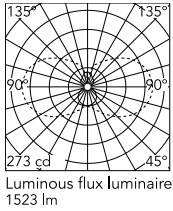

Physical

Colour	Brushed Steel
Orientation	Fixed
Length (mm)	1210
Cord colour	Transparent
IP internal	20

Download

[Mounting instructions](#) PDF

Photometric Files

[LDT / IES](#) ZIP

Technical Drawings

[2D](#) ZIP

[3D](#) ZIP

Schematic light drawing

Photometric

Lighting type	Total
Light distribution	Symmetric
CCT (K)	2200
CRI>	90
McAdam steps (SDCM)	3
LED Life / Failure Ratio	L80B10>72.000h_Tc65°C
UGR _L	<16

Electrical