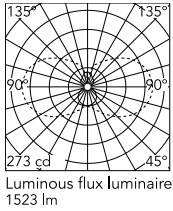

Physical

Colour	Black
Orientation	Fixed
Length (mm)	1210
Cord colour	Transparent
IP internal	20

Download

Mounting instructions [↓ PDF](#)

Photometric Files

LDT / IES [↓ ZIP](#)

Technical Drawings

2D [↓ ZIP](#)

3D [↓ ZIP](#)

Schematic light drawing

Photometric

Lighting type	Total
Light distribution	Symmetric
CCT (K)	2200
CRI>	90
McAdam steps (SDCM)	3
LED Life / Failure Ratio	L80B10>72.000h_Tc65°C
UGR _L	<16

Electrical