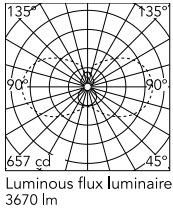

Physical

Colour	Brushed Steel
Orientation	Fixed
Length (mm)	2410
Cord colour	Transparent
IP internal	20

Download

Mounting instructions [↓ PDF](#)

Photometric Files

LDT / IES [↓ ZIP](#)

Technical Drawings

2D [↓ ZIP](#)

3D [↓ ZIP](#)

Ecodesign and Energy Labelling

 Replaceable (LED only) light source by a professional

Schematic light drawing

Photometric

Lighting type	Total
Light distribution	Symmetric
CCT (K)	3000
CRI>	90
McAdam steps (SDCM)	3
Rf fidelity index	92
Rg gamut index	89
LED Life / Failure Ratio	L80B10>72.000h_Tc65°C
UGR _L	<16