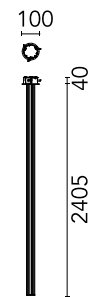

FLOS

05.4535.ER.CB Brushed Steel

The Glowing Track Vertical Casambi

Designed by FLOS Architectural, 2025

Length: 2410 - Ceiling

Surface lighting system with a vertical orientation that combines ambient lighting with a track that allows the installation of a wide range of projectors and accent lighting modules. Available in three lengths (600mm, 1200 mm, 1800 mm, and 2400 mm). Driver not included.

Are you a professional and your project needs consulting and support?

[BOOK AN APPOINTMENT](#)

Main specifications

Mounting	Ceiling
Environments	Indoor dry location
Light source type	LED
Light sources included	Yes
LED type	Top LED
Lamp category	LED
Number of lamps	1
Power (W)	49.6
System power (W)	55.2
Source flux (lm)	5936
Lumen Output (lm)	3670

Physical

Colour	Brushed Steel
Orientation	Fixed
Length (mm)	2410
Cord colour	Transparent
IP internal	20

Download

Mounting instructions [↓ PDF](#)

Photometric Files

LDT / IES [↓ ZIP](#)

Technical Drawings

2D [↓ ZIP](#)

3D [↓ ZIP](#)

Ecodesign and Energy Labelling

 Replaceable (LED only) light source by a professional

Schematic light drawing

Photometric

Lighting type	Total
Light distribution	Symmetric
CCT (K)	3000
CRI>	90
McAdam steps (SDCM)	3
Rf fidelity index	92
Rg gamut index	89
LED Life / Failure Ratio	L80B10>72.000h_Tc65°C
UGR _L	<16