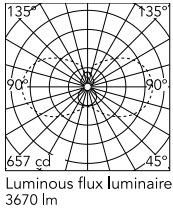

Physical

Colour	White
Orientation	Fixed
Length (mm)	2410
Cord colour	Transparent
IP internal	20

Download

Mounting instructions [↓ PDF](#)

Photometric Files

LDT / IES [↓ ZIP](#)

Technical Drawings

2D [↓ ZIP](#)

3D [↓ ZIP](#)

Ecodesign and Energy Labelling

 Replaceable (LED only) light source by a professional

Schematic light drawing

Photometric

Lighting type	Total
Light distribution	Symmetric
CCT (K)	3000
CRI>	90
McAdam steps (SDCM)	3
Rf fidelity index	92
Rg gamut index	89
LED Life / Failure Ratio	L80B10>72.000h_Tc65°C
UGR _L	<16