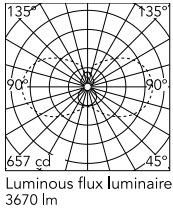

Physical

Colour	Black
Orientation	Fixed
Length (mm)	2410
Cord colour	Transparent
IP internal	20

Download

Mounting instructions [↓ PDF](#)

Photometric Files

LDT / IES [↓ ZIP](#)

Technical Drawings

2D [↓ ZIP](#)

3D [↓ ZIP](#)

Ecodesign and Energy Labelling

Schematic light drawing

Photometric

Lighting type	Total
Light distribution	Symmetric
CCT (K)	3000
CRI>	90
McAdam steps (SDCM)	3
Rf fidelity index	92
Rg gamut index	89
LED Life / Failure Ratio	L80B10>72.000h_Tc65°C
UGR _L	<16