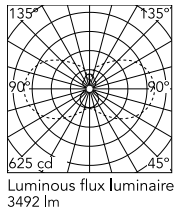

Physical

Colour	Brushed Steel
Orientation	Fixed
Length (mm)	2410
Cord colour	Transparent
Package height (mm)	12
Package width (mm)	260
Package length (mm)	12
IP internal	20

Download

Mounting instructions [↓ PDF](#)

Schematic light drawing

Photometric

Lighting type	Total
Light distribution	Symmetric
CCT (K)	2700
CRI>	90
McAdam steps (SDCM)	3
Rf fidelity index	87
Rg gamut index	104
LED Life / Failure Ratio	L80B10>72.000h_Tc65°C
UGR _L	<16