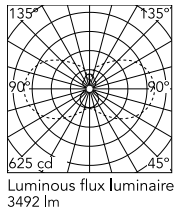

Physical

Colour	White
Orientation	Fixed
Length (mm)	2410
Cord colour	Transparent
IP internal	20

Download

Mounting instructions [↓ PDF](#)

Photometric Files

LDT / IES [↓ ZIP](#)

Technical Drawings

2D [↓ ZIP](#)

3D [↓ ZIP](#)

Ecodesign and Energy Labelling

 Replaceable (LED only) light source by a professional

Schematic light drawing

Photometric

Lighting type	Total
Light distribution	Symmetric
CCT (K)	2700
CRI>	90
McAdam steps (SDCM)	3
Rf fidelity index	87
Rg gamut index	104
LED Life / Failure Ratio	L80B10>72.000h_Tc65°C
UGR _L	<16