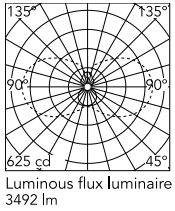

Physical

Colour	Black
Orientation	Fixed
Length (mm)	2410
Cord colour	Transparent
IP internal	20

Download

Mounting instructions [↓ PDF](#)

Photometric Files

LDT / IES [↓ ZIP](#)

Technical Drawings

2D [↓ ZIP](#)

3D [↓ ZIP](#)

Ecodesign and Energy Labelling

 Replaceable (LED only) light source by a professional

Schematic light drawing

Photometric

Lighting type	Total
Light distribution	Symmetric
CCT (K)	2700
CRI>	90
McAdam steps (SDCM)	3
Rf fidelity index	87
Rg gamut index	104
LED Life / Failure Ratio	L80B10>72.000h_Tc65°C
UGR _L	<16