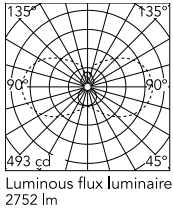

Physical

Colour	Brushed Bronze
Orientation	Fixed
Length (mm)	1810
Cord colour	Transparent
IP internal	20

Download

Mounting instructions [↓ PDF](#)

Photometric Files

LDT / IES [↓ ZIP](#)

Technical Drawings

2D [↓ ZIP](#)

3D [↓ ZIP](#)

Ecodesign and Energy Labelling

 Replaceable (LED only) light source by a professional

Schematic light drawing

Photometric

Lighting type	Total
Light distribution	Symmetric
CCT (K)	3000
CRI>	90
McAdam steps (SDCM)	3
Rf fidelity index	92
Rg gamut index	89
LED Life / Failure Ratio	L80B10>72.000h_Tc65°C
UGR _L	<16