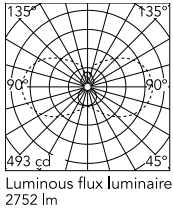

### Physical

Colour	Brushed Steel
Orientation	Fixed
Length (mm)	1810
Cord colour	Transparent
IP internal	20

### Technical Drawings

2D [↓ ZIP](#)

3D [↓ ZIP](#)

## Schematic light drawing