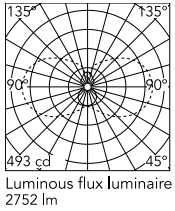

Physical

Colour	White
Orientation	Fixed
Length (mm)	1810
Cord colour	Transparent
IP internal	20

Download

Mounting instructions [↓ PDF](#)

Photometric Files

LDT / IES [↓ ZIP](#)

Technical Drawings

2D [↓ ZIP](#)

3D [↓ ZIP](#)

Ecodesign and Energy Labelling

 Replaceable (LED only) light source by a professional

Schematic light drawing

Photometric

Lighting type	Total
Light distribution	Symmetric
CCT (K)	3000
CRI>	90
McAdam steps (SDCM)	3
Rf fidelity index	92
Rg gamut index	89
LED Life / Failure Ratio	L80B10>72.000h_Tc65°C
UGR _L	<16