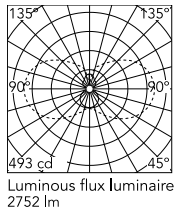

Physical

Colour	Black
Orientation	Fixed
Length (mm)	1810
Cord colour	Transparent
IP internal	20

Download

Mounting instructions [↓ PDF](#)

Photometric Files

LDT / IES [↓ ZIP](#)

Technical Drawings

2D [↓ ZIP](#)

3D [↓ ZIP](#)

Ecodesign and Energy Labelling

 Replaceable (LED only) light source by a professional

Schematic light drawing

Photometric

Lighting type	Total
Light distribution	Symmetric
CCT (K)	3000
CRI>	90
McAdam steps (SDCM)	3
Rf fidelity index	92
Rg gamut index	89
LED Life / Failure Ratio	L80B10>72.000h_Tc65°C
UGR _L	<16