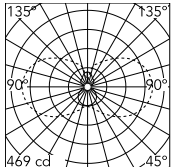

Physical

Colour	Brushed Bronze
Orientation	Fixed
Length (mm)	1810
Cord colour	Transparent
IP internal	20

Download

Mounting instructions [↓ PDF](#)

Photometric Files

LDT / IES [↓ ZIP](#)

Technical Drawings

2D [↓ ZIP](#)

3D [↓ ZIP](#)

Ecodesign and Energy Labelling

 Replaceable (LED only) light source by a professional

Schematic light drawing

Luminous flux luminaire
2619 lm

Photometric

Lighting type	Total
Light distribution	Symmetric
CCT (K)	2700
CRI>	90
McAdam steps (SDCM)	3
Rf fidelity index	87
Rg gamut index	104
LED Life / Failure Ratio	L80B10>72.000h_Tc65°C
UGR _L	<16