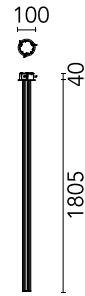

FLOS

05.4532.ER.CB Brushed Steel

The Glowing Track Vertical Casambi

Designed by FLOS Architectural, 2025

Length: 1810 - Ceiling

Surface lighting system with a vertical orientation that combines ambient lighting with a track that allows the installation of a wide range of projectors and accent lighting modules. Available in three lengths (600mm, 1200 mm, 1800 mm, and 2400 mm). Driver not included.

Are you a professional and your project needs consulting and support?

[BOOK AN APPOINTMENT](#)

Main specifications

| | |
|------------------------|---------------------|
| Mounting | Ceiling |
| Environments | Indoor dry location |
| Light source type | LED |
| Light sources included | Yes |
| LED type | Top LED |
| Lamp category | LED |
| Number of lamps | 1 |
| Power (W) | 37.2 |
| System power (W) | 41.4 |
| Source flux (lm) | 3696 |
| Lumen Output (lm) | 2619 |

Physical

| | |
|---------------------|---------------|
| Colour | Brushed Steel |
| Orientation | Fixed |
| Length (mm) | 1810 |
| Cord colour | Transparent |
| Package height (mm) | 12 |
| Package width (mm) | 260 |
| Package length (mm) | 12 |
| IP internal | 20 |