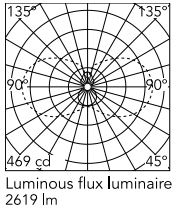

Physical

| | |
|---------------------|---------------|
| Colour | Brushed Steel |
| Orientation | Fixed |
| Length (mm) | 1810 |
| Cord colour | Transparent |
| Package height (mm) | 12 |
| Package width (mm) | 260 |
| Package length (mm) | 12 |
| IP internal | 20 |

 Replaceable (LED only) light source by a professional

Schematic light drawing

Photometric

| | |
|--------------------------|-----------------------|
| Lighting type | Total |
| Light distribution | Symmetric |
| CCT (K) | 2700 |
| CRI> | 90 |
| McAdam steps (SDCM) | 3 |
| Rf fidelity index | 87 |
| Rg gamut index | 104 |
| LED Life / Failure Ratio | L80B10>72.000h_Tc65°C |
| UGR _L | <16 |