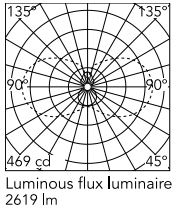

Schematic light drawing

Photometric

Lighting type	Total
Light distribution	Symmetric
CCT (K)	2700
CRI>	90
McAdam steps (SDCM)	3
Rf fidelity index	87
Rg gamut index	104
LED Life / Failure Ratio	L80B10>72.000h_Tc65°C
UGR_L	<16

Electrical

Insulation class	III
Power supply	Remote
Dimmable	Yes
Power supply type	Dimmable Casambi
Dimming range (%)	1-100
Dimming interface	Remote Dimmable (Dimmer Not Included)
Batteries inside	No