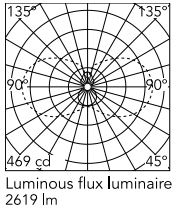

Physical

Colour	Black
Orientation	Fixed
Length (mm)	1810
Cord colour	Transparent
IP internal	20

Download

[Mounting instructions](#)  PDF

Photometric Files

[LDT / IES](#)  ZIP

Technical Drawings

[2D](#)  ZIP

[3D](#)  ZIP

Ecodesign and Energy Labelling

   Replaceable (LED only) light source by a professional

Schematic light drawing

Photometric

Lighting type	Total
Light distribution	Symmetric
CCT (K)	2700
CRI>	90
McAdam steps (SDCM)	3
Rf fidelity index	87
Rg gamut index	104
LED Life / Failure Ratio	L80B10>72.000h_Tc65°C
UGR _L	<16