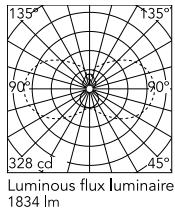

Physical

Colour	Brushed Bronze
Orientation	Fixed
Length (mm)	1210
Cord colour	Transparent
IP internal	20

Download

Mounting instructions [↓ PDF](#)

Photometric Files

LDT / IES [↓ ZIP](#)

Technical Drawings

2D [↓ ZIP](#)

3D [↓ ZIP](#)

Ecodesign and Energy Labelling

 Replaceable (LED only) light source by a professional

Schematic light drawing

Photometric

Lighting type	Total
Light distribution	Symmetric
CCT (K)	3000
CRI>	90
McAdam steps (SDCM)	3
Rf fidelity index	92
Rg gamut index	89
LED Life / Failure Ratio	L80B10>72.000h_Tc65°C
UGR _L	<16