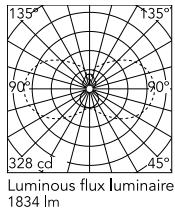

Physical

Colour	Brushed Steel
Orientation	Fixed
Length (mm)	1210
Cord colour	Transparent
IP internal	20

Download

Mounting instructions [↓ PDF](#)

Photometric Files

LDT / IES [↓ ZIP](#)

Technical Drawings

2D [↓ ZIP](#)

3D [↓ ZIP](#)

Ecodesign and Energy Labelling

Schematic light drawing

Photometric

Lighting type	Total
Light distribution	Symmetric
CCT (K)	3000
CRI>	90
McAdam steps (SDCM)	3
Rf fidelity index	92
Rg gamut index	89
LED Life / Failure Ratio	L80B10>72.000h_Tc65°C
UGR _L	<16