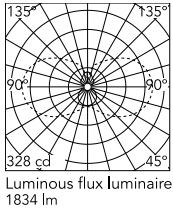

### Physical

Colour	Black
Orientation	Fixed
Length (mm)	1210
Cord colour	Transparent
IP internal	20

### Technical Drawings

2D [↓ ZIP](#)

3D [↓ ZIP](#)

## Schematic light drawing