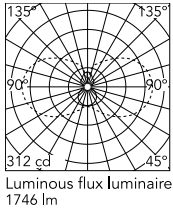

Physical

Colour	Brushed Steel
Orientation	Fixed
Length (mm)	1210
Cord colour	Transparent
Package height (mm)	12
Package width (mm)	260
Package length (mm)	12
IP internal	20

Download

Mounting instructions [↓ PDF](#)

Photometric Files

LDT / IES [↓ ZIP](#)

Technical Drawings

2D [↓ ZIP](#)

3D [↓ ZIP](#)

Ecodesign and Energy Labelling

 Replaceable (LED only) light source by a professional

Schematic light drawing

Photometric

Lighting type	Total
Light distribution	Symmetric
CCT (K)	2700
CRI>	90
McAdam steps (SDCM)	3
Rf fidelity index	87
Rg gamut index	104
LED Life / Failure Ratio	L80B10>72.000h_Tc65°C
UGR _L	<16