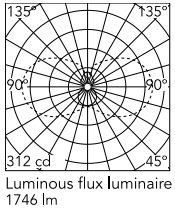

Physical

Colour	White
Orientation	Fixed
Length (mm)	1210
Cord colour	Transparent
IP internal	20

Download

Mounting instructions [↓ PDF](#)

Photometric Files

LDT / IES [↓ ZIP](#)

Technical Drawings

2D [↓ ZIP](#)

3D [↓ ZIP](#)

Ecodesign and Energy Labelling

 Replaceable (LED only) light source by a professional

Schematic light drawing

Photometric

Lighting type	Total
Light distribution	Symmetric
CCT (K)	2700
CRI>	90
McAdam steps (SDCM)	3
Rf fidelity index	87
Rg gamut index	104
LED Life / Failure Ratio	L80B10>72.000h_Tc65°C
UGR _L	<16