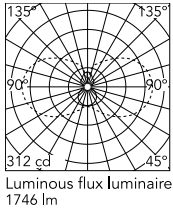

Physical

Colour	Black
Orientation	Fixed
Length (mm)	1210
Cord colour	Transparent
IP internal	20

Download

Mounting instructions [↓ PDF](#)

Photometric Files

LDT / IES [↓ ZIP](#)

Technical Drawings

2D [↓ ZIP](#)

3D [↓ ZIP](#)

Ecodesign and Energy Labelling

 Replaceable (LED only) light source by a professional

Schematic light drawing

Photometric

Lighting type	Total
Light distribution	Symmetric
CCT (K)	2700
CRI>	90
McAdam steps (SDCM)	3
Rf fidelity index	87
Rg gamut index	104
LED Life / Failure Ratio	L80B10>72.000h_Tc65°C
UGR _L	<16