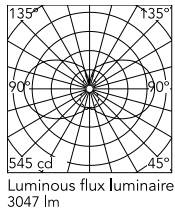

Schematic light drawing

Photometric

Lighting type	Total
Light distribution	Symmetric
CCT (K)	2200
CRI>	90
McAdam steps (SDCM)	3
LED Life / Failure Ratio	L80B10>72.000h_Tc65°C

Electrical

Insulation class	III
Power supply	Remote
Dimmable	Yes
Power supply type	Dimmable DALI 2
Dimming range (%)	1-100
Dimming interface	Remote Dimmable (Dimmer Not Included)
Batteries inside	No