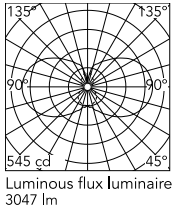

Schematic light drawing

Photometric

Lighting type	Total
Light distribution	Symmetric
CCT (K)	2200
CRI>	90
McAdam steps (SDCM)	3
LED Life / Failure Ratio	L80B10>72.000h_Tc65°C

Electrical

Insulation class	III
Power supply	Remote
Dimmable	Yes
Power supply type	Dimmable DALI 2
Dimming range (%)	1-100
Dimming interface	Remote Dimmable (Dimmer Not Included)
Batteries inside	No