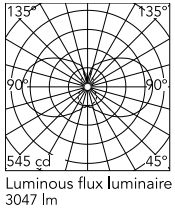

Schematic light drawing

Photometric

Lighting type	Total
Light distribution	Symmetric
CCT (K)	2200
CRI>	90
McAdam steps (SDCM)	3
LED Life / Failure Ratio	L80B10>72.000h_Tc65°C

Electrical

Insulation class	III
Power supply	Remote
Dimmable	Yes
Power supply type	Dimmable DALI 2
Dimming range (%)	1-100
Dimming interface	Remote Dimmable (Dimmer Not Included)
Batteries inside	No