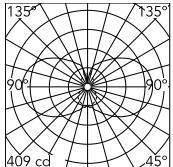

Physical

Colour	Brushed Bronze
Orientation	Fixed
Length (mm)	1810
IP internal	20

Download

Mounting instructions [↓ PDF](#)

Photometric Files

LDT / IES [↓ ZIP](#)

Technical Drawings

2D [↓ ZIP](#)

3D [↓ ZIP](#)

Schematic light drawing

Luminous flux luminaire
2285 lm

Photometric

Lighting type	Total
Light distribution	Symmetric
CCT (K)	2200
CRI>	90
McAdam steps (SDCM)	3
LED Life / Failure Ratio	L80B10>72.000h_Tc65°C