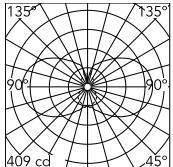

Physical

Colour	Black
Orientation	Fixed
Length (mm)	1810
IP internal	20

Download

Mounting instructions [↓ PDF](#)

Photometric Files

LDT / IES [↓ ZIP](#)

Technical Drawings

2D [↓ ZIP](#)

3D [↓ ZIP](#)

Schematic light drawing

Luminous flux luminaire
2285 lm

Photometric

Lighting type	Total
Light distribution	Symmetric
CCT (K)	2200
CRI>	90
McAdam steps (SDCM)	3
LED Life / Failure Ratio	L80B10>72.000h_Tc65°C