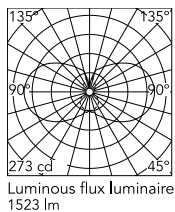

Schematic light drawing

Photometric

Lighting type	Total
Light distribution	Symmetric
CCT (K)	2200
CRI>	90
McAdam steps (SDCM)	3
LED Life / Failure Ratio	L80B10>72.000h_Tc65°C

Electrical

Insulation class	III
Power supply	Remote
Dimmable	Yes
Power supply type	Dimmable DALI 2
Dimming range (%)	1-100
Dimming interface	Remote Dimmable (Dimmer Not Included)
Batteries inside	No