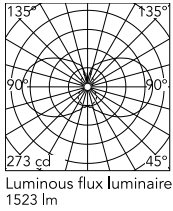

### Physical

Colour	White
Orientation	Fixed
Length (mm)	1210
IP internal	20

### Photometric Files

LDT / IES [↓ ZIP](#)

### Technical Drawings

2D [↓ ZIP](#)

3D [↓ ZIP](#)

## Schematic light drawing