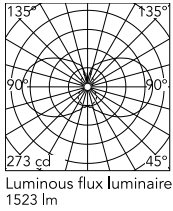

Schematic light drawing

Photometric

Lighting type	Total
Light distribution	Symmetric
CCT (K)	2200
CRI>	90
McAdam steps (SDCM)	3
LED Life / Failure Ratio	L80B10>72.000h_Tc65°C

Electrical

Insulation class	III
Power supply	Remote
Dimmable	Yes
Power supply type	Dimmable DALI 2
Dimming range (%)	1-100
Dimming interface	Remote Dimmable (Dimmer Not Included)
Batteries inside	No