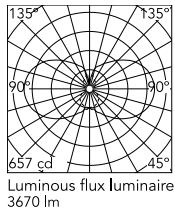

Physical

Colour	Brushed Bronze
Orientation	Fixed
Length (mm)	2410
IP internal	20

Download

Mounting instructions [↓ PDF](#)

Photometric Files

LDT / IES [↓ ZIP](#)

Technical Drawings

2D [↓ ZIP](#)

3D [↓ ZIP](#)

Ecodesign and Energy Labelling

 Replaceable (LED only) light source by a professional

Schematic light drawing

Photometric

Lighting type	Total
Light distribution	Symmetric
CCT (K)	3000
CRI>	90
McAdam steps (SDCM)	3
Rf fidelity index	92
Rg gamut index	89
LED Life / Failure Ratio	L80B10>72.000h_Tc65°C