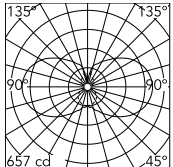

Physical

Colour	White
Orientation	Fixed
Length (mm)	2410
IP internal	20

Download

Mounting instructions [↓ PDF](#)

Photometric Files

LDT / IES [↓ ZIP](#)

Technical Drawings

2D [↓ ZIP](#)

3D [↓ ZIP](#)

Ecodesign and Energy Labelling

Schematic light drawing

Luminous flux luminaire
3670 lm

Photometric

Lighting type	Total
Light distribution	Symmetric
CCT (K)	3000
CRI>	90
McAdam steps (SDCM)	3
Rf fidelity index	92
Rg gamut index	89
LED Life / Failure Ratio	L80B10>72.000h_Tc65°C