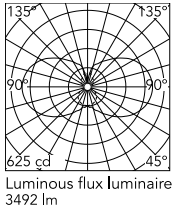

### Physical

Colour	Brushed Bronze
Orientation	Fixed
Length (mm)	2410
IP internal	20

### Technical Drawings

2D [↓ ZIP](#)

3D [↓ ZIP](#)

## Schematic light drawing