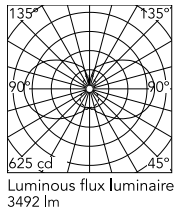

Physical

Colour	White
Orientation	Fixed
Length (mm)	2410
IP internal	20

Download

Mounting instructions [↓ PDF](#)

Photometric Files

LDT / IES [↓ ZIP](#)

Technical Drawings

2D [↓ ZIP](#)

3D [↓ ZIP](#)

Ecodesign and Energy Labelling

Schematic light drawing

Photometric

Lighting type	Total
Light distribution	Symmetric
CCT (K)	2700
CRI>	90
McAdam steps (SDCM)	3
Rf fidelity index	87
Rg gamut index	104
LED Life / Failure Ratio	L80B10>72.000h_Tc65°C