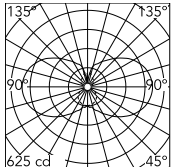

Physical

Colour	Black
Orientation	Fixed
Length (mm)	2410
IP internal	20

Download

Mounting instructions [↓ PDF](#)

Photometric Files

LDT / IES [↓ ZIP](#)

Technical Drawings

2D [↓ ZIP](#)

3D [↓ ZIP](#)

Ecodesign and Energy Labelling

Schematic light drawing

Luminous flux luminaire
3492 lm

Photometric

Lighting type	Total
Light distribution	Symmetric
CCT (K)	2700
CRI>	90
McAdam steps (SDCM)	3
Rf fidelity index	87
Rg gamut index	104
LED Life / Failure Ratio	L80B10>72.000h_Tc65°C