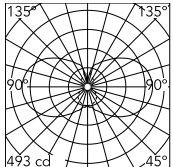

Schematic light drawing

Luminous flux luminaire
2752 lm

Photometric

Lighting type	Total
Light distribution	Symmetric
CCT (K)	3000
CRI>	90
McAdam steps (SDCM)	3
Rf fidelity index	92
Rg gamut index	89
LED Life / Failure Ratio	L80B10>72.000h_Tc65°C

Electrical

Insulation class	III
Power supply	Remote
Dimmable	Yes
Power supply type	Dimmable DALI 2
Dimming range (%)	1-100
Dimming interface	Remote Dimmable (Dimmer Not Included)
Batteries inside	No