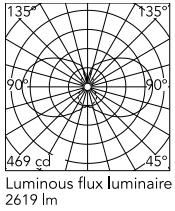

Physical

Colour	Brushed Bronze
Orientation	Fixed
Length (mm)	1810
IP internal	20

Download

Mounting instructions [↓ PDF](#)

Photometric Files

LDT / IES [↓ ZIP](#)

Technical Drawings

2D [↓ ZIP](#)

3D [↓ ZIP](#)

Ecodesign and Energy Labelling

 Replaceable (LED only) light source by a professional

Schematic light drawing

Photometric

Lighting type	Total
Light distribution	Symmetric
CCT (K)	2700
CRI>	90
McAdam steps (SDCM)	3
Rf fidelity index	87
Rg gamut index	104
LED Life / Failure Ratio	L80B10>72.000h_Tc65°C