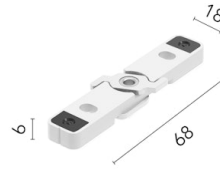

REQUIRED
Accessory

Installation

08.0615.40

Ceiling fixing kit

OPTIONAL
Connector

08.1205.ES

Linear Joint Surface

OPTIONAL
Connector

08.1206.ES

Corner Joint 2
Suspension/Surface