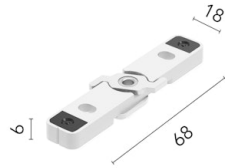

REQUIRED
Accessory

Installation

08.0615.40

Ceiling fixing kit

OPTIONAL
Connector

08.1205.40

Linear Joint Surface

OPTIONAL
Connector

08.1206.40

Corner Joint 2
Suspension/Surface