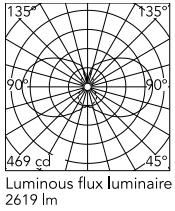

Schematic light drawing

Photometric

Lighting type	Total
Light distribution	Symmetric
CCT (K)	2700
CRI>	90
McAdam steps (SDCM)	3
Rf fidelity index	87
Rg gamut index	104
LED Life / Failure Ratio	L80B10>72.000h_Tc65°C

Electrical

Insulation class	III
Power supply	Remote
Dimmable	Yes
Power supply type	Dimmable DALI 2
Dimming range (%)	1-100
Dimming interface	Remote Dimmable (Dimmer Not Included)
Batteries inside	No