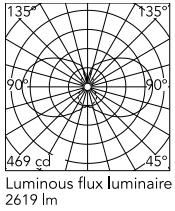

Physical

Colour	Black
Orientation	Fixed
Length (mm)	1810
IP internal	20

Download

Mounting instructions [↓ PDF](#)

Photometric Files

LDT / IES [↓ ZIP](#)

Technical Drawings

2D [↓ ZIP](#)

3D [↓ ZIP](#)

Ecodesign and Energy Labelling

Schematic light drawing

Photometric

Lighting type	Total
Light distribution	Symmetric
CCT (K)	2700
CRI>	90
McAdam steps (SDCM)	3
Rf fidelity index	87
Rg gamut index	104
LED Life / Failure Ratio	L80B10>72.000h_Tc65°C