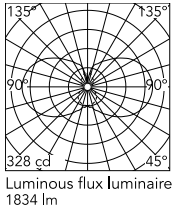

### Physical

Colour	Black
Orientation	Fixed
Length (mm)	1210
IP internal	20

### Technical Drawings

2D [↓ ZIP](#)

3D [↓ ZIP](#)

## Schematic light drawing