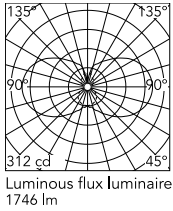

### Physical

Colour	Black
Orientation	Fixed
Length (mm)	1210
IP internal	20

### Technical Drawings

2D [↓ ZIP](#)

3D [↓ ZIP](#)

## Schematic light drawing