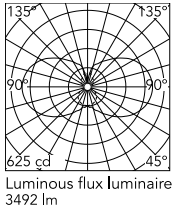

### Physical

Colour	White
Orientation	Fixed
Length (mm)	2410
Package height (mm)	12
Package width (mm)	260
Package length (mm)	12
IP internal	20

### Technical Drawings

2D [↓ ZIP](#)

3D [↓ ZIP](#)

## Schematic light drawing