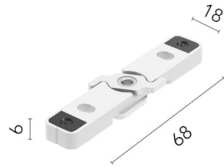

REQUIRED
Accessory

Installation

08.0615.40

Ceiling fixing kit

OPTIONAL
Connector

08.1205.40

Linear Joint Surface

OPTIONAL
Connector

08.1206.40

Corner Joint 2
Suspension/Surface