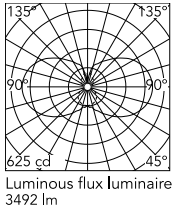

### Physical

Colour	Black
Orientation	Fixed
Length (mm)	2410
Package height (mm)	12
Package width (mm)	260
Package length (mm)	12
IP internal	20

### Technical Drawings

2D [↓ ZIP](#)

3D [↓ ZIP](#)

## Schematic light drawing