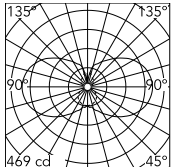

Physical

Colour	Black
Orientation	Fixed
Length (mm)	1810
Package height (mm)	12
Package width (mm)	260
Package length (mm)	12
IP internal	20

Download

Mounting instructions [↓ PDF](#)

Photometric Files

LDT / IES [↓ ZIP](#)

Technical Drawings

2D [↓ ZIP](#)

3D [↓ ZIP](#)

Ecodesign and Energy Labelling

Schematic light drawing

Luminous flux luminaire
2619 lm

Photometric

Lighting type	Total
Light distribution	Symmetric
CCT (K)	2700
CRI>	90
McAdam steps (SDCM)	3
Rf fidelity index	87
Rg gamut index	104
LED Life / Failure Ratio	L80B10>72.000h_Tc65°C